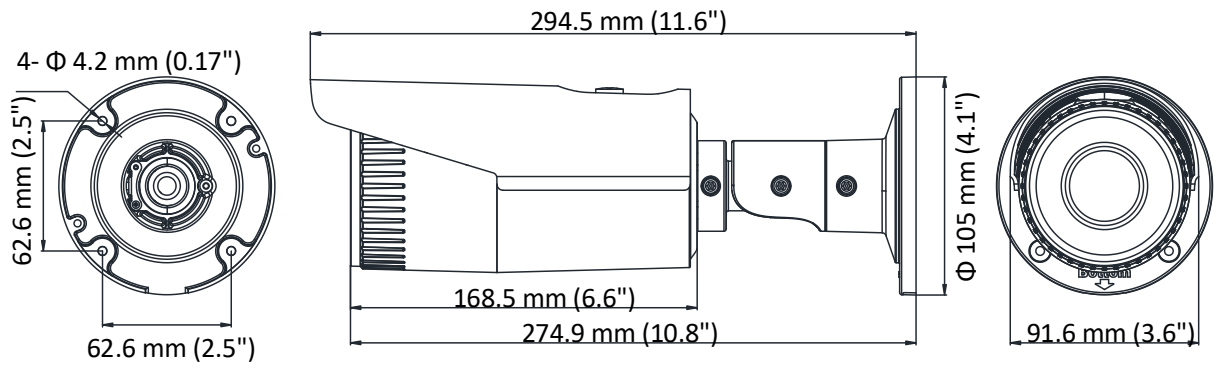

Available Models

IPC-B220-IZ

Dimension

Accessory