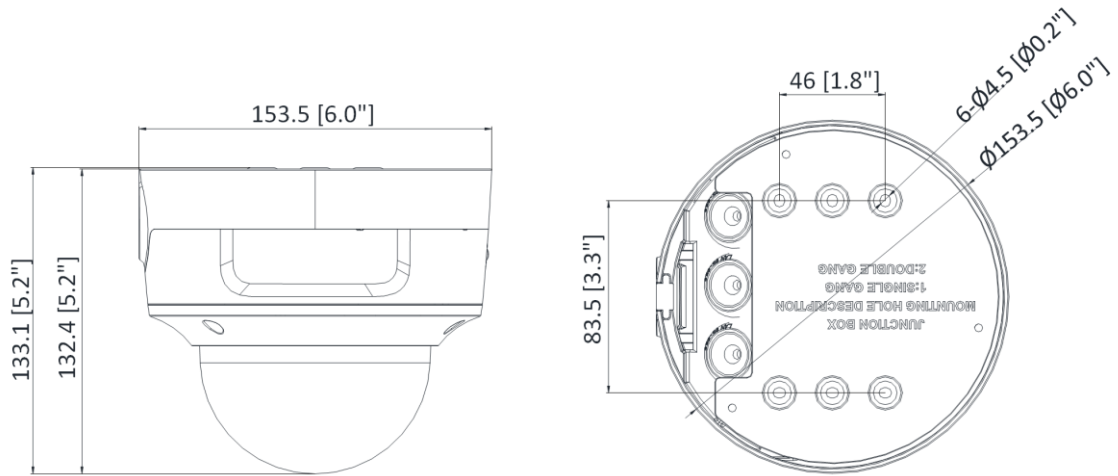

▪ **Dimension**

Unit: mm (inch)

▪ **Accessory**

▪ **Optional**

DS-1473ZJ-155B Wall Mount	DS-1473ZJ-155 Wall Mount	DS-1476ZJ-SUS Corner Mount	DS-1475ZJ-SUS Vertical Pole Mount	DS-1227ZJ-DM37 In-Ceiling Mount
DS-1471ZJ-155 Pendant Mount