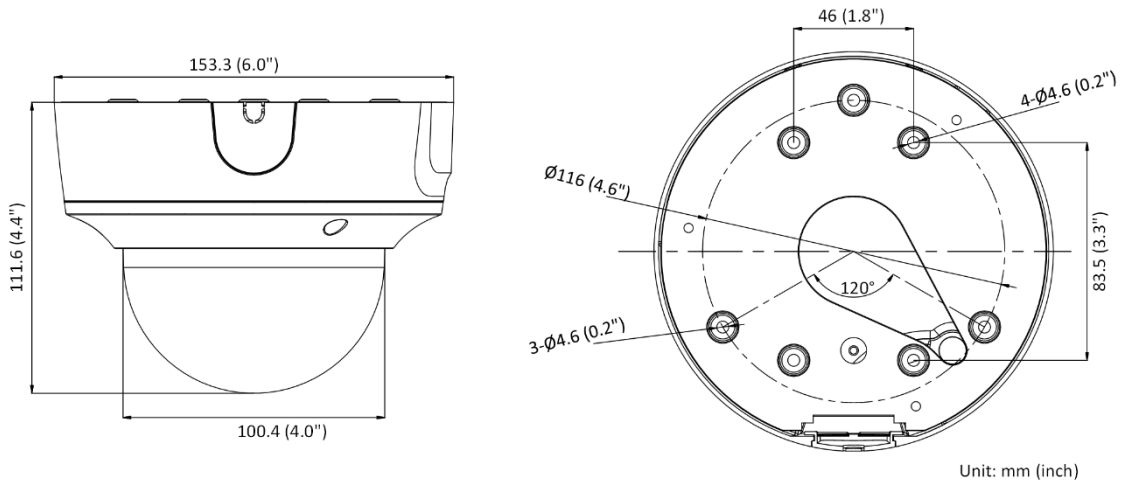

▪ **Available Model**

DS-2CD2766G2T-IZS (2.8 to 12 mm)

DS-2CD2766G2T-IZS (2.8 to 12 mm) (Black)

▪ **Dimension**