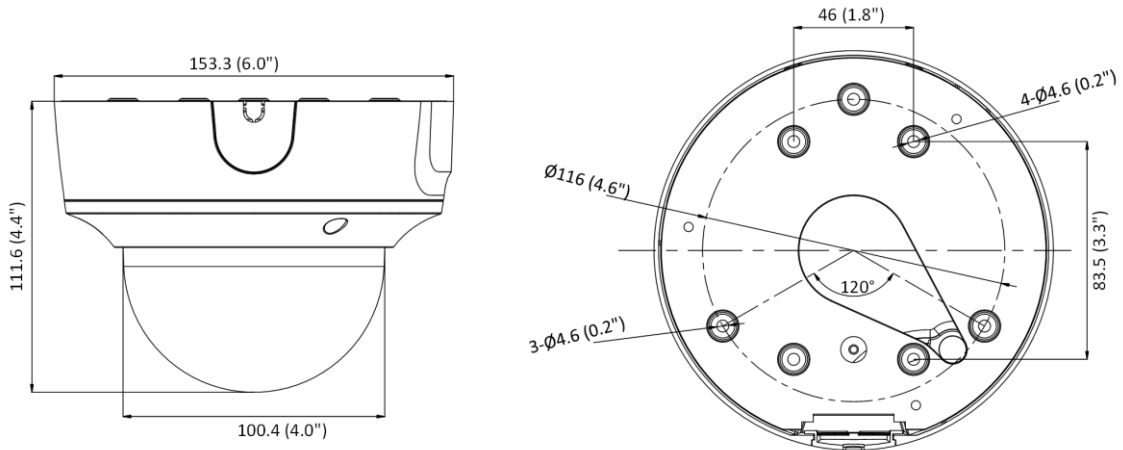

▪ **Available Model**

DS-2CD2786G2T-IZS (2.8 to 12 mm)

▪ **Dimension**

Unit: mm (inch)

▪ **Accessory**

▪ **Optional**

DS-1280ZJ-DM55	DS-1473ZJ-155	DS-1475ZJ-SUS	DS-1476ZJ-SUS	DS-1471ZJ-155
Junction Box	Wall Mount	Vertical Pole Mount	Corner Mount	Pendant Mount