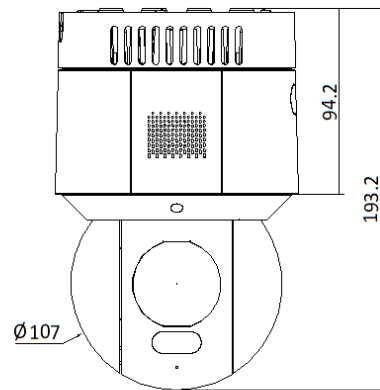

▪ Dimension

Unit:mm