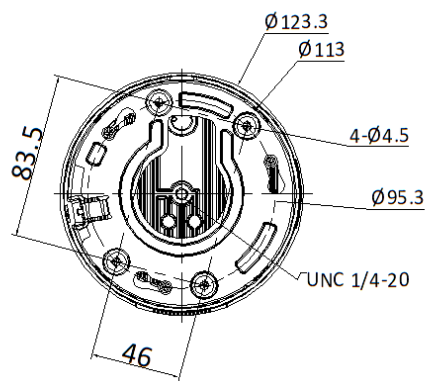

General	
General Function	Mirror, password protection, watermark, IP address filter
Power	12 VDC, 3.33 A & PoE (802.3at), 42.5 to 57 VDC, 0.6 A Max. 14 W (including max. 4 W for white light)
Operating Condition	Humidity: ≤ 90%, temperature: -30°C to 65°C (-22°F to 149°F)
Demist	Yes
Dimension	179.3 mm × 120 mm × 182 mm (7.06" × 4.72" × 7.71")
Weight	Approx. 1.125 kg (2.48 lb.)
Approval	
Protection	IP66; 6000 V Lightning Protection, Surge Protection and Voltage Transient Protection

▪ Dimension

Unit:mm

Distributed by

**HIKVISION®****Headquarters**

No.555 Qianmo Road, Binjiang District,  
Hangzhou 310051, China  
T +86-571-8807-5998  
overseasbusiness@hikvision.com

**Hikvision USA**  
T +1-909-895-0400  
sales.usa@hikvision.com