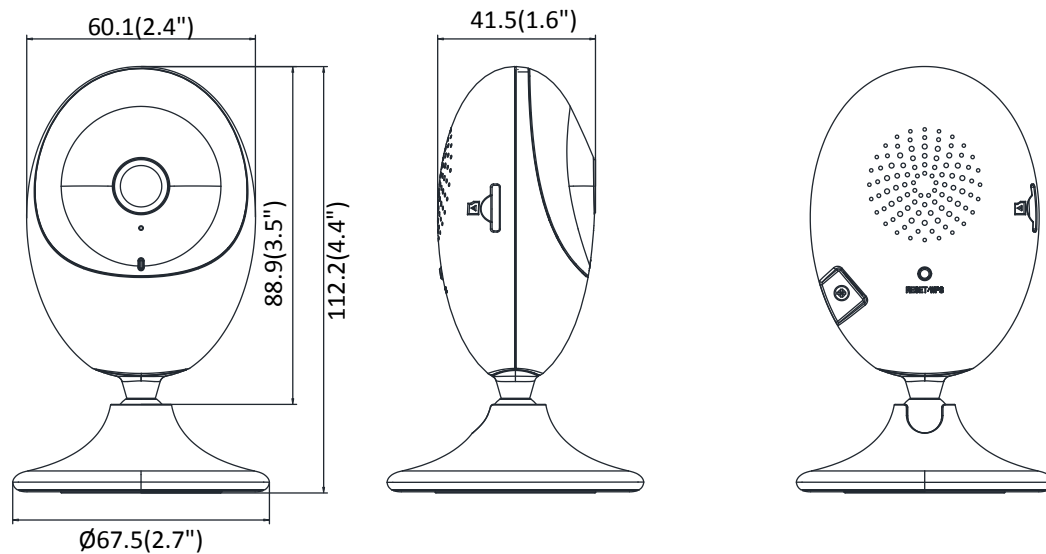

Chemistry

2011/65/EU, 2012/19/EU, Regulation (EC) No 1907/2006

* Listed resolutions are only selectable options. It does not mean that all streams can work at their maximum resolution at the same time.

Available Model

IPC-C120-D/W (2.0 mm)

Dimension

Unit: mm (inch)