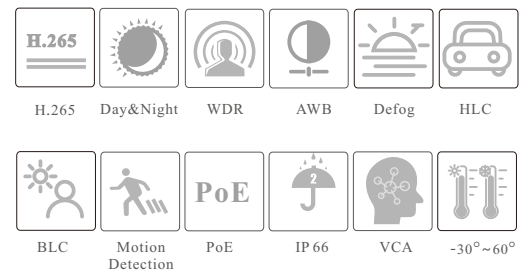

MV-4294-C2-PA

4MP Dual Illumination AI Bullet Network Camera

- H.265+/H265/H.264+/H264/ MJPEG coding
- Max. resolution: 2592 × 1520
- ICR auto switch, true day / night
- 30 ~ 40m IR or white light range
- 3D DNR, true WDR, HLC, BLC, Defog and ROI coding
- 1CH audio input; 1CH audio output
- 1CH built-in speaker; 1CH built-in microphone
- Built-in micro SD card slot, up to 256GB
- DC12V/PoE power supply
- IP66 ingress protection
- Support three streams
- Intelligent analytics
- Blue and red light warning (flashing alternately)
- Support user-defined warning voice import