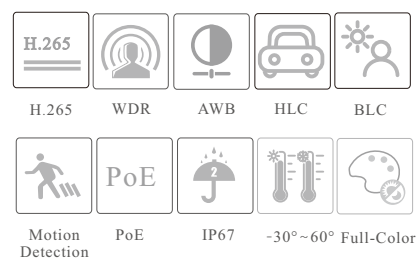

MV-4495-C2

4MP Full-Color Turret Network Camera

- H.265/H.264/MJPEG coding
- Max. resolution: 2560 × 1440
- 20~ 30m white light view distance
- 24/7 full color imaging
- 3D DNR, HWDR, HLC and BLC
- ROI coding
- Built-in micro SD card slot, up to 256GB
- DC12V/PoE power supply
- IP67 ingress protection
- Support three streams
- Support mobile surveillance by smart phones with iOS and Android OS
- Intelligent Analytics