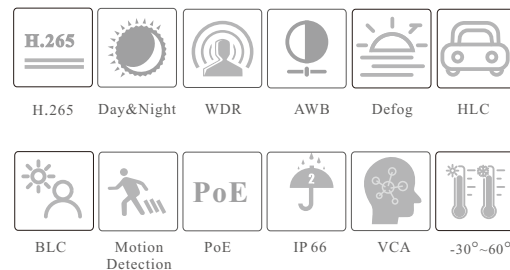

## 4MP Dual Illumination AI Turret Network Camera

- H.265+/H265/H.264+/H264/ MJPEG coding
- Max. resolution: 2592 × 1520
- 30 ~ 40m IR or white light range
- 3D DNR, true WDR, HLC, BLC, Defog and ROI coding
- 1CH audio input; 1CH audio output
- 1CH built-in speaker; 1CH built-in microphone
- Built-in micro SD card slot, up to 256GB
- DC12V/PoE power supply
- IP66 ingress protection
- Support three streams
- Support remote monitoring by smart phones & tablet PCs with iOS and Android OS
- Intelligent analytics
- Blue and red light warning (flashing alternately)
- Support user-defined warning voice import