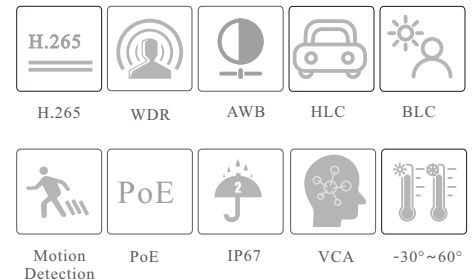

## 6MP IR Water-proof Turret Network Camera

- H.265+ /H.265 /H.264+/H.264/MJPEG coding
- Max.resolution:6MP ( 3072 × 2048)
- ICR auto switch, true day / night vision
- 3D DNR, WDR, HLC, BLC, smart IR, etc.
- ROI coding
- 30~50m IR night view distance
- Built-in micro SD card slot, up to 256GB
- DC12V/PoE power supply
- IP 67 ingress protection
- Support three streams
- Support remote monitoring by smart phones& tablet PCs with iOS and Android OS
- Intelligent analytics