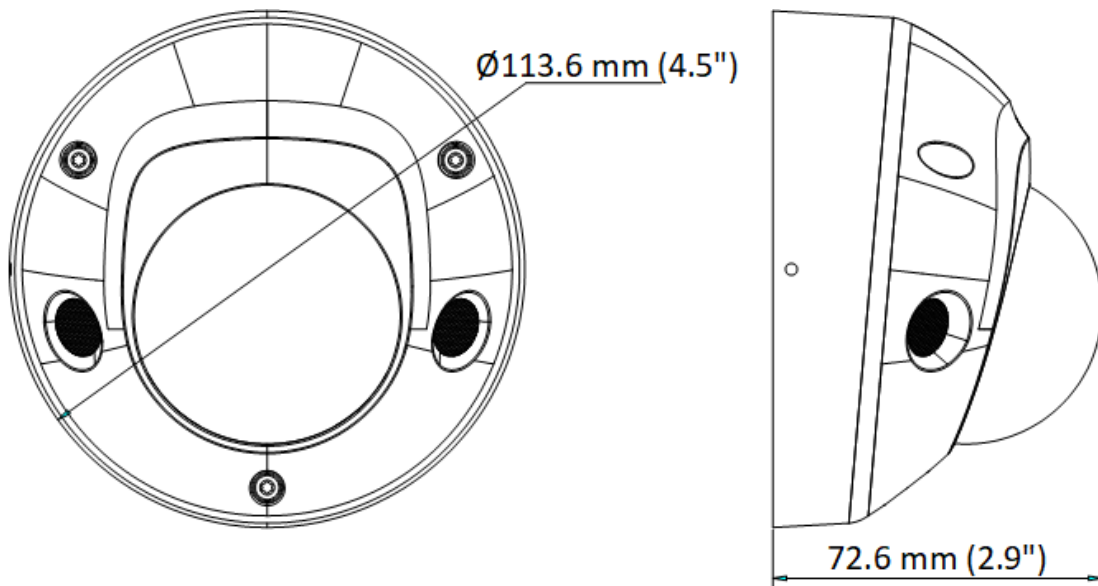

Safety	UL (UL 62368-1) CB (IEC 62368-1: 2014+A11) CE-LVD (EN 62368-1: 2014/A11: 2017) LOA (IEC/EN 60950-1)
Environment	CE-RoHS (2011/65/EU) WEEE (2012/19/EU) Reach (Regulation (EC) No 1907/2006)
Electrical Safety Protection	IP67 (IEC 60529-2013) IK8 (IEC 62262:2002)

▪ **Available Model**

DS-2CD2547G2-LS (2.8/4 mm)

DS-2CD2547G2-LS (2.8 mm) (Black)

▪ **Dimension**

Unit: mm (inch)