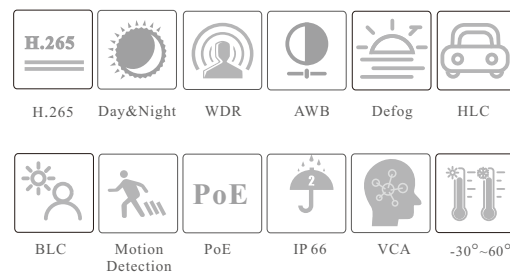

SPECIFICATIONS

Specifications	Model	MV-8595-C2H-PA
Camera		
Image Sensor	1 / 1.8" CMOS	
Image Size	3840 × 2160	
Electronic Shutter	1 / 2s ~ 1 / 100000 s	
Iris Type	DC Iris	
Min. Illumination	0.006lux@F1.4, AGC ON, 0 lux with IR 0 lux with LED	
Lens	2.8~12mm@F1.4	
Field of View	Horizontal: 113°~46°; Vertical: 59°~26°; Diagonal: 136°~54°	
Focus	Motorized	
Lens Mount	Ø14	
Wide Dynamic Range	120dB	
BLC	Yes	
HLC	Yes	
Defog	Yes	
Digital NR	2D/3D DNR	
S/N Ratio	≥50dB	
Angle Adjustment	Pan: 0°~360°; Tilt: 0°~75°; Rotation: 0°~360°	
Image		
Video Compression	Main stream: H.265+ / H.265 / H.264+ / H.264 Sub/Third stream: H.265+ / H.265 / H.264+ / H.264 / MJPEG	
H.264 Compression Standard	Baseline Profile/Main Profile/High Profile	
Resolution	8MP(3840×2160), 6MP(3072×2048), 5MP(2592×1944), 4MP(2592×1520), 2K(2560×1440), 3MP(2304×1296), 1080P(1920×1080), 720P(1280×720), D1, VGA(640×480), CIF, 480×240	
Main Stream	8MP/6MP/5MP/4MP/2K/3MP/1080P/720P (60Hz: 1~30fps; 50Hz: 1~25fps)	
Sub Stream	1080P/720P/D1/VGA/CIF (60Hz: 1~30fps; 50Hz: 1~25fps)	
Third Stream	D1/VGA/CIF/480×240 (60Hz: 1~30fps; 50Hz: 1~25fps)	
Bit Rate	64 Kbps ~ 12 Mbps	
Bit Rate Type	VBR / CBR	
Audio Compression	G711A / U	
Image Settings	ROI, Saturation, Brightness, Hue, Contrast, Wide Dynamic, Sharpness, Image Flip, Image Mirror, NR, etc. adjustable through client software or web browser	
ROI	Each ROI to be configured separately	
Interfaces		
Network	RJ 45 10M/100M self-adaptive Ethernet port	
Video Output	No	
Audio	1CH audio input; 1CH audio output; 1CH built-in speaker; 1CH built-in microphone	
Alarm	1CH alarm input; 1CH alarm output	
Storage	Built-in micro SD card slot; up to 256GB	
Reset	Yes	
Functions		
Remote Monitoring	Web Client/NVR/NVMS2.0/Mobile APP	
Web Browser	IE11 (plug-in required)/Chrome 89.0+/Edge 89.0+/Firefox 87.0+/Safari 14.0+	
Online Connection	Support simultaneous monitoring for up to 10 users; Support multi-stream real time transmission	
Network Protocol	UDP, IPv4, IPv6, DHCP, NTP, RTSP, RTP, RTCP, PPPoE, DDNS, SMTP, FTP, SNMP, RTMP, HTTP, 802.1x, UPnP, HTTPS, HTTP POST, QoS	
Interface Protocol	ONVIF	
Storage	Network remote storage; micro SD card storage	
Smart Alarm	Motion detection, sensor alarm, SD card error, SD card full, IP address conflict, Cable connection	
General Function	Watermark, IP address filtering, video mask, heartbeat, password protection, image distortion correction	
Security	Video encryption, firmware encryption, HTTPs encryption, configuration encryption, illegal login lock, IP address filtering, 802.1x authentication, basic and digest authentication for HTTP/HTTPs	
PoE	Yes, IEEE802.3af	
Supplement light Range	IR range: 30 ~ 40 m White light range: 30 ~ 40 m	
Protection Grade	IP66	