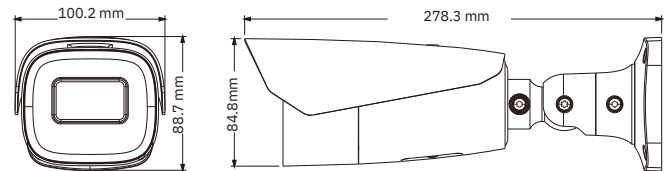

#### 6MP IR WATER-PROOF BULLET NETWORK CAMERA

- H.265+/H265/H.264+/H264/ MJPEG coding
- Max. resolution: 3296 × 1856
- ICR auto switch, true day / night vision
- 50 ~ 70m or 70~100m IR night view distance
- 3D DNR, true WDR, HLC, BLC, Defog, Smart IR and ROI coding
- Support image distortion correction
- Built-in micro SD card slot, up to 256GB
- DC12V/PoE power supply
- IP67 ingress protection
- Support three streams
- Support remote monitoring by smart phones & tablet PCs with iOS and Android OS
- Support P2P function
- Intelligent analytics

#### DIMENSIONS