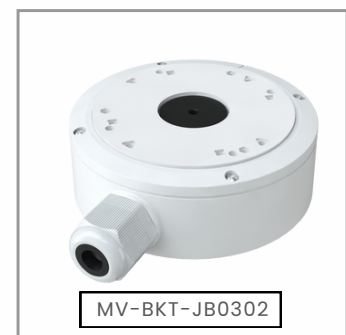

ACCESSORIES